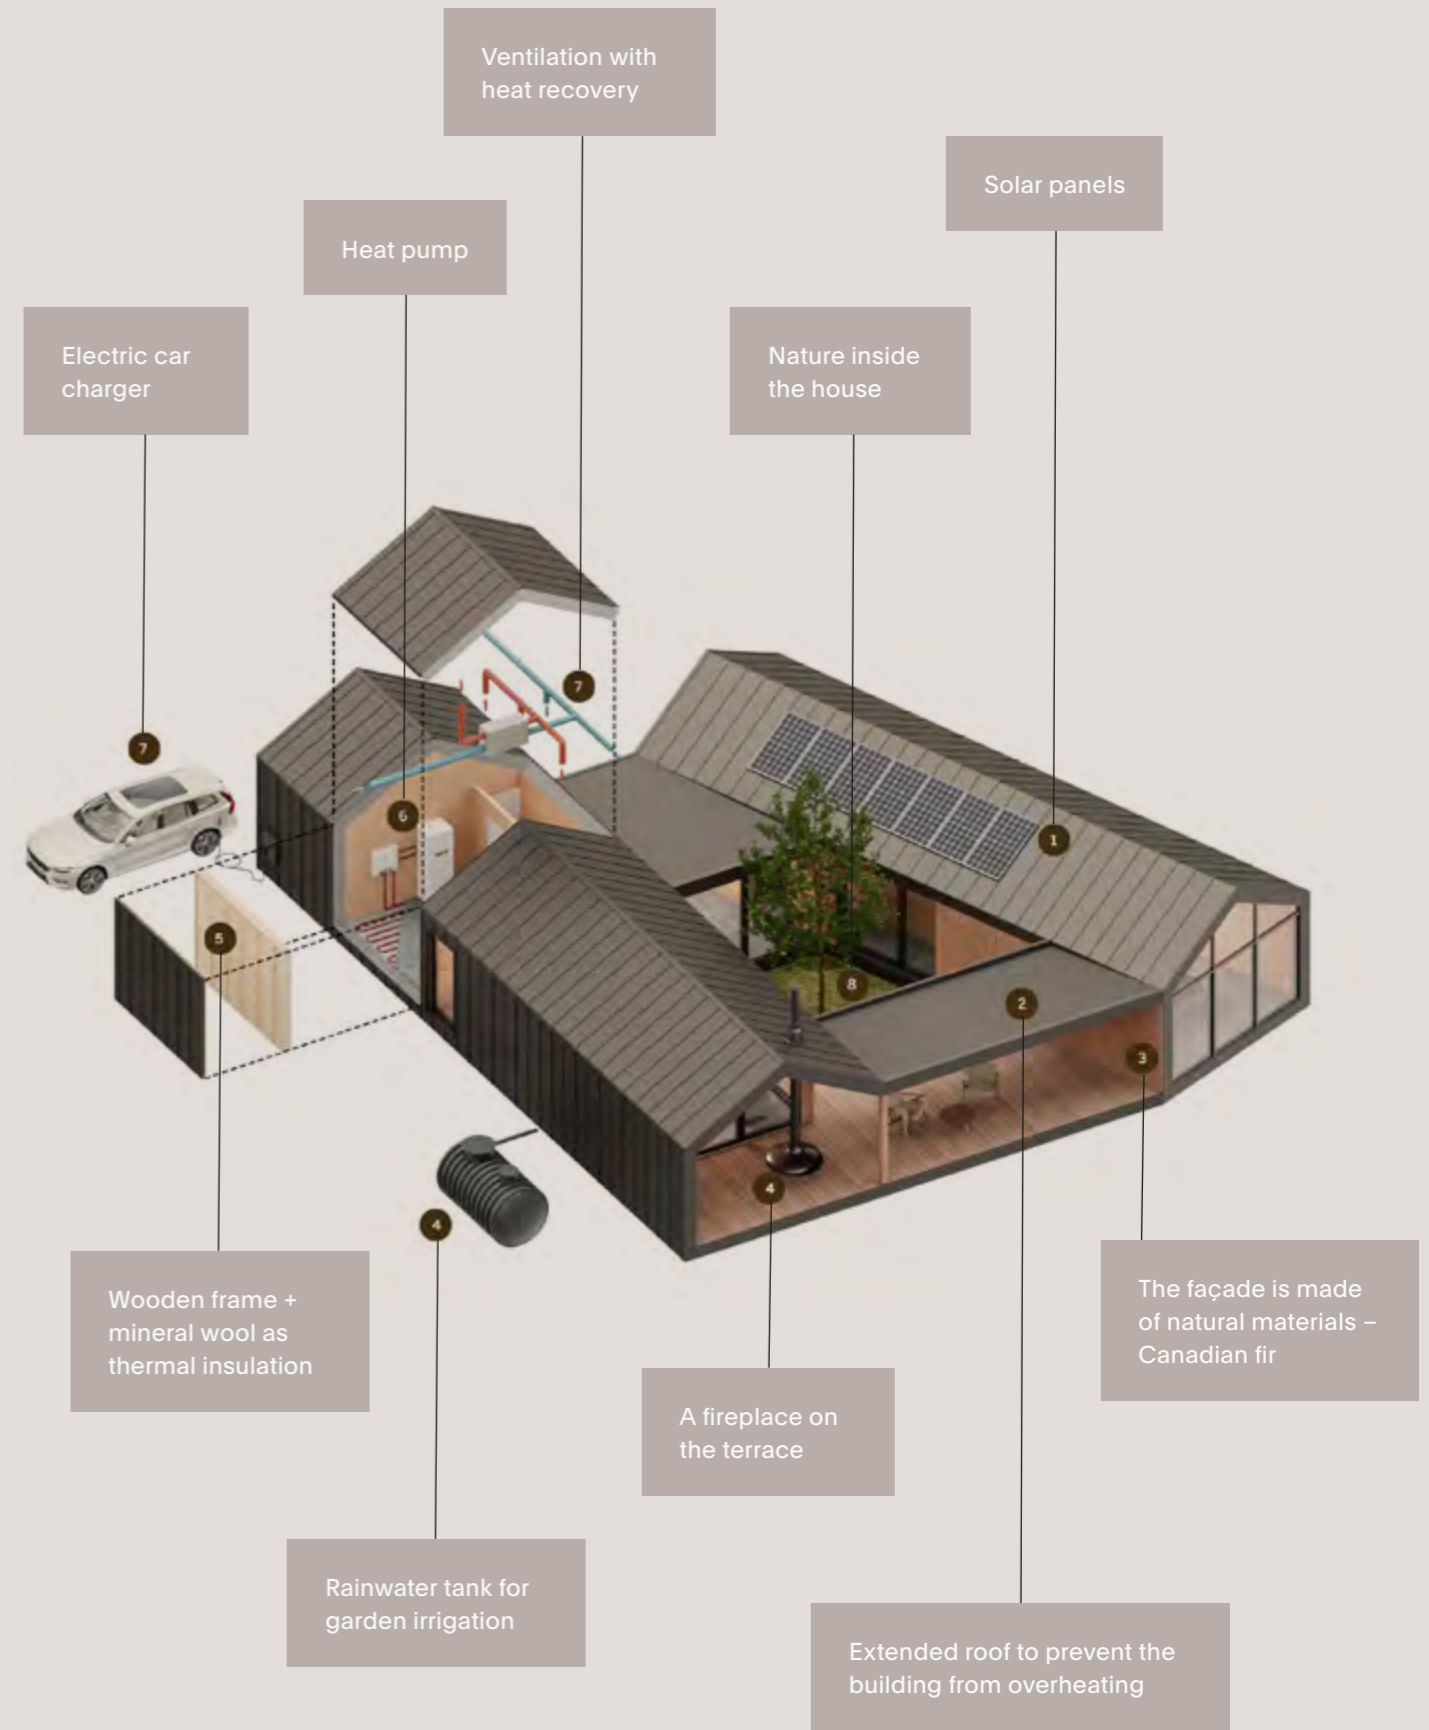

The Future of Living, Prefab Today

TLC EU **Unit**

A house in symbiosis with nature

The house restores the relationship between people and nature. It redefines human needs that have been rooted for centuries.

In life, only the moments are beautiful.

A family home is more than just a building. By buying a home, we make dreams come true and invest in a lifestyle.

TLC Unit House 1

House 1

Basic module floor plan

TLC Unit House 2

House 2

Basic module floor plan

Individually
designed interiors

When high-quality materials and
modern craftsmanship merge
into a perfect composition.

TLC Unit House 3

House 3

Basic module floor plan

When high-quality materials and modern craftsmanship merge into a perfect composition.

Winter-proof
premium chalet.

Design, dimensions and
functions adapted to every
recreational plot.

Using our modules, we can work together to design a home tailored to your needs.

Our system is flexible and also allows for future expansion over time. We could also present other possible configurations in the visualisations.